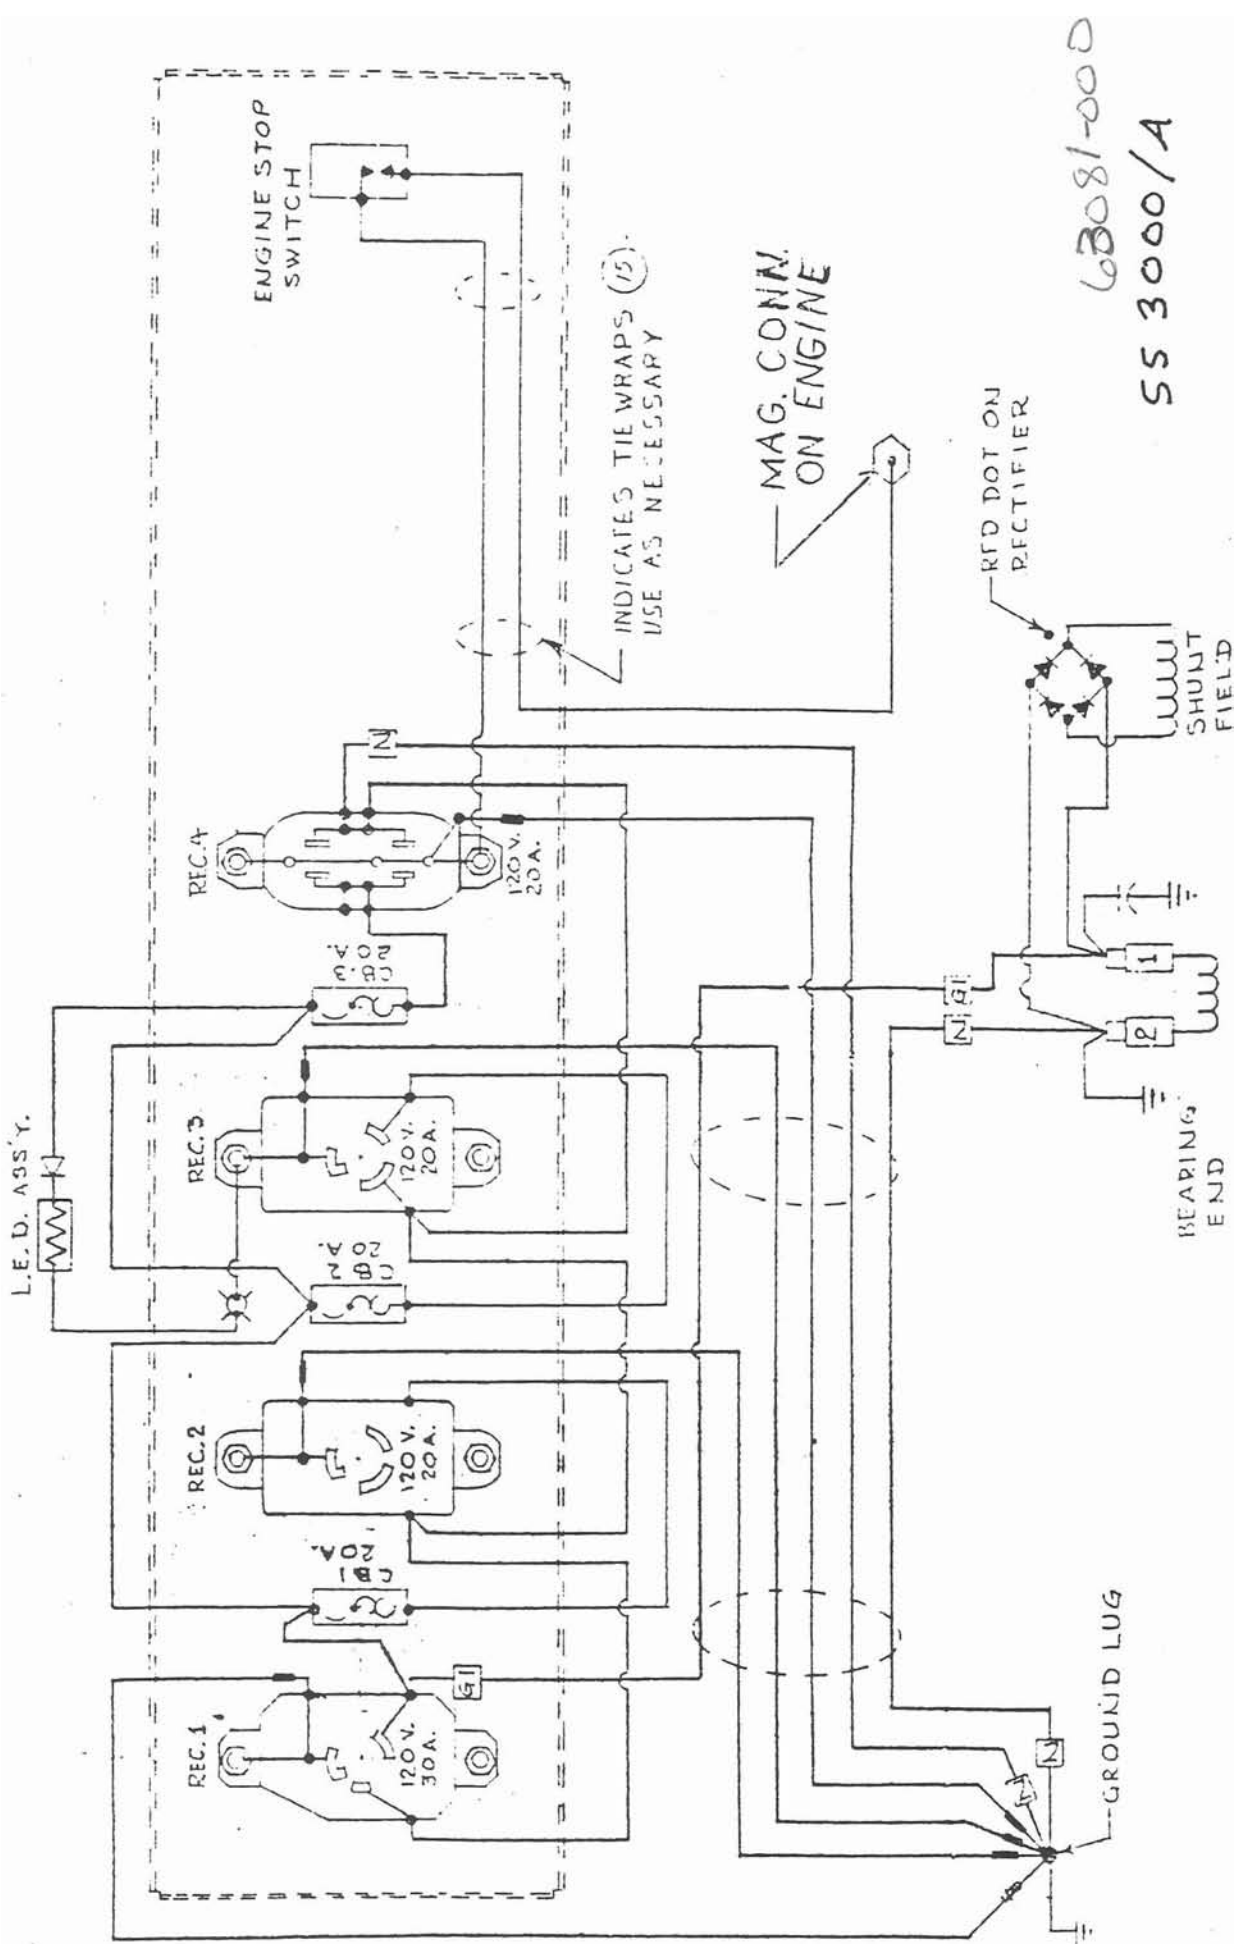

Parts List

<u>Qty.</u>	<u>Part No.</u>	<u>Description</u>
1	59245	Wrap Around Cradle
1	23754	Sub Frame
8	20191	Shock Mounts
4	47509	Shock Mounts
1	24211-1	End Bracket
1	23197-7	Thru Bolt
1	58288-1	Shell Coil Ass'y
1	58218	Field Coil
1	58218-1	Field Coil
1	58218-2	Field Coil
1	58218-3	Field Coil
4	40091	Pole Shoes
4	40092	Pole Shoe Ret.
1	58290	Brush Rack
1	55143	Rectifier
1	58287	Armature
4	23500	A.C. Brush Holder
4	23607	A.C. Brush
1	54977	Capacitor
1	55101	Fan Ass'y
1	55007	End Cover
1	58921	Control Box
1	58634	Shell & Brkt. Ass'y
1	53884	Engine (Spare parts for engine not furnished by Winco)

63081-000
 SS 3000/A