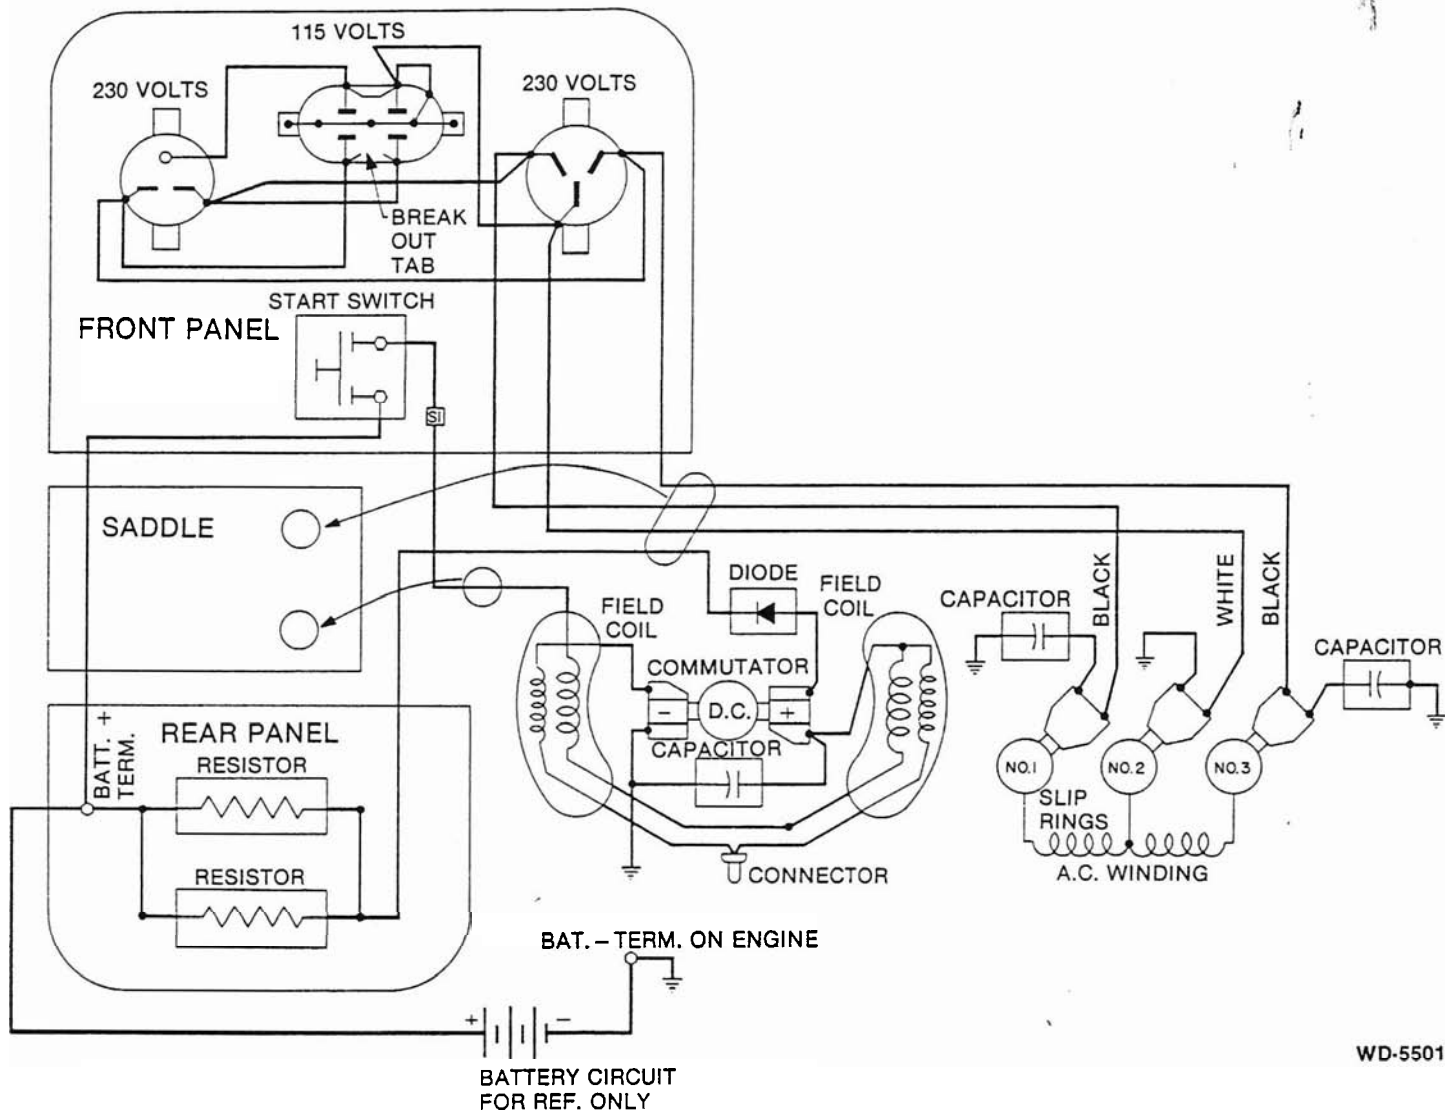

Wiring Diagram C55011
 Schematic N/A
 Generator Parts
 Unassembled C55014
 Complete Unit
 Part # C55013

 REPAIR
 PARTS LIST
 #539

Size 7300 Watts
 Drive Direct
 Type Two Pole
 Unit Model # P703WH-3E/A

<u>DESCRIPTION</u>	<u>PART #</u>	<u>QTY.</u>	<u>DESCRIPTION</u>	<u>PART #</u>	<u>QTY.</u>
Armature	54993-1	1	Control Box Assy.	55019	1
Armature Bearing	50215	1	Cover Assy.	21626	1
Armature Thru Bolt	24185	1	Front Panel (Bare)	54371	1
			Rear Panel (Bare)	54872	1
Fan Assy.	23404	1	Receptacle (115)	24749	1
Fan Washer	23558	1	Receptacle (230)	55278	1
Fan Lockwasher	40552	1	Receptacle	57325	1
Fan Nut	23605	1	Resistor (Charge)	54599	2
			Diode Assy. (Charge)	54023-1	1
Field Coil	54994	1	Start Switch	2210	1
Field Coil	54994-1	1			
Shell & Bracket Assy.	55008	1			
Pole Shoe	42882	2			
Pole Shoe Retainer	51697	2			
Engine Adaptor Brkt.	55493	1			
Adaptor Brkt. Screw	23604	4			
End Cover Assy.	55007	1			
Brush Rack Assy. (Complete)	52374	1			
	& -1	1			
A. C. Brush	55536	9			
A. C. Brush Holder	23500	9			
D. C. Brush	47683	2			
D. C. Brush Holder	47684	1			
& Plate Assy.	& -1	1			
A. C. Condenser	41221	2			
D. C. Condenser	41180	1			
Cradle	55045-1	1			
Shock Mounts	20191	6			

ENGINE MAKE Wisconsin MODEL # S14D PART # 54745

Division of Dyna Technology, Inc.

225 South Cordova St. / LE CENTER, MINNESOTA 56057

Phone: (612) 357-6821

RPL#539

Feb. 78

ILLUSTRATED PARTS LIST

WD-55011