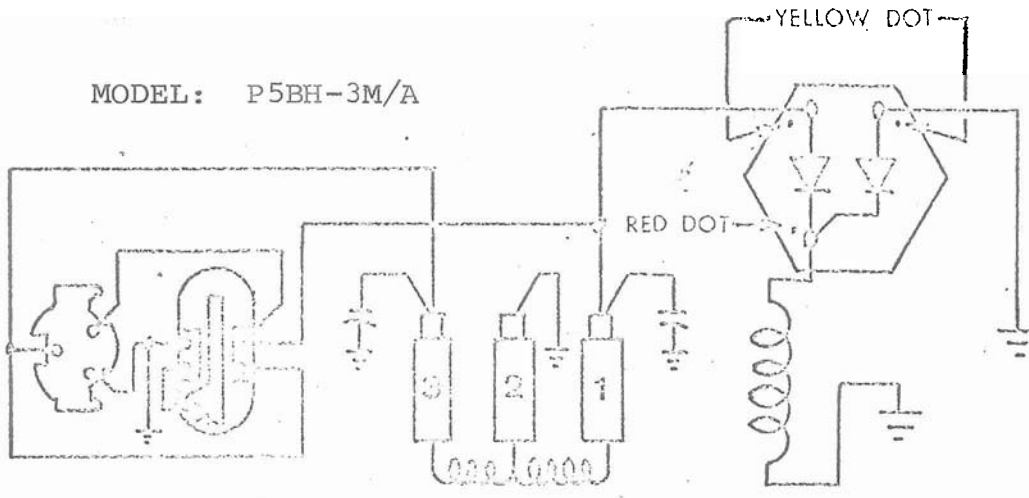

392

MODEL: P5BH-3M/A

PARTS LIST

<u>Name</u>	<u>Part No.</u>
Armature	53735-1
Bearing	46911
Bearing Retaining Ring	23568
Field Coil	53743
Field Coil	53743-1
Brush Rack	53929
A.C. Brush Holder (6)	23500
A.C. Brush (6)	23607
Rectifier	53646
A.C. Condenser (2)	41221
Receptacle (Single 230V)	22901
Receptacle (Duplex 20A)	50766
Allen Screw (Gen. to Engine)	54028
Field Shell & Bracket	53738
Field Shell Stud	23451
Field Shell Stud Nut	458
Stud Nut Lockwasher	480
Fan Lockwasher	40552
End Bracket	53912
Armature Thru Bolt	23197-9
Armature Nut	23605
Armature Flat Washer	23558
Armature Lockwasher	480
Fan	23404
End Cover with Receptacles	53932-2
End Cover Screw	53644
Shock Mount Kit	54419