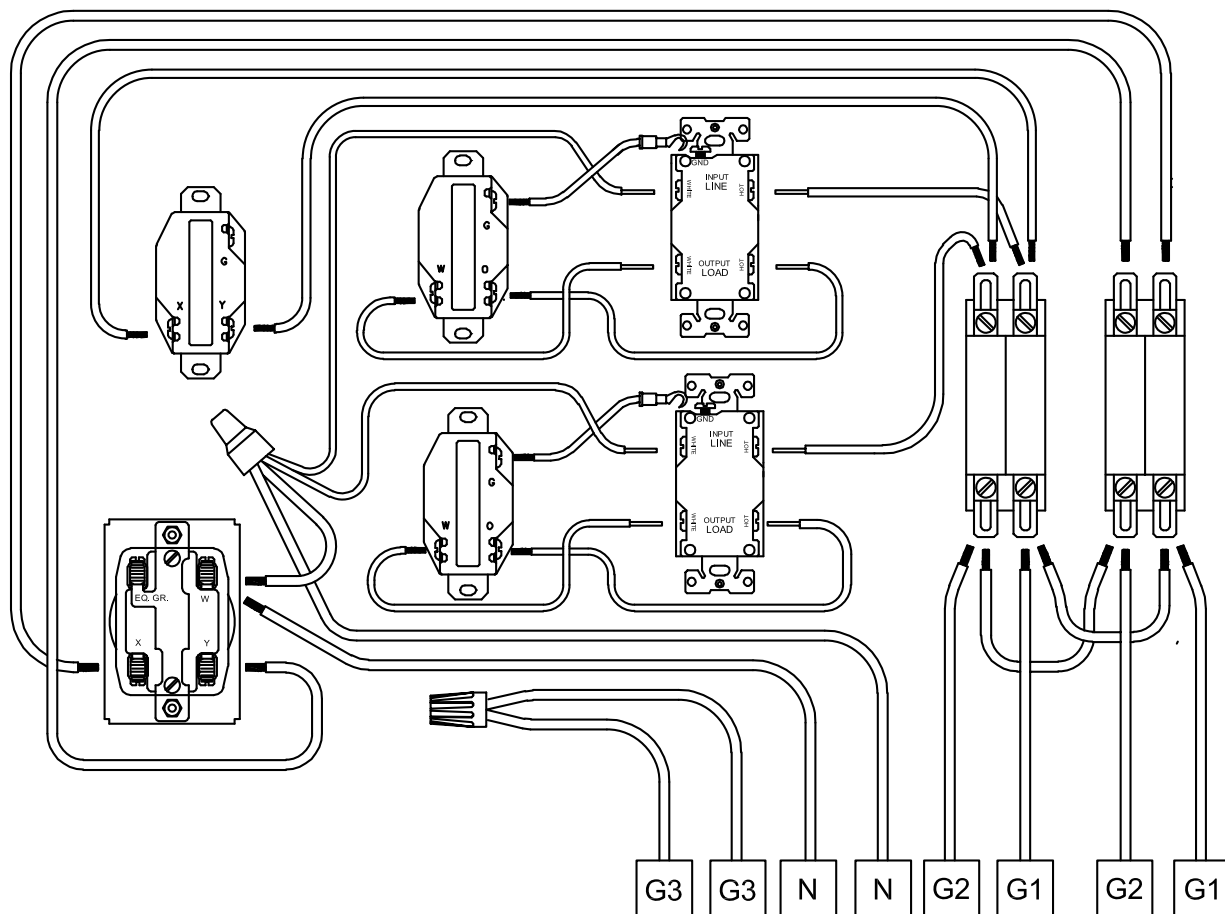

DECALS & LIFTING KIT

REF #	PART NUMBER	QTY	DESCRIPTION
NI	64214-044	2	Winco Industrial Decal
NI	15209-000	1	"Danger" Decal Set
NI	63941-001	1	Hot Surface Decal
NI	64441-001	1	Lifting Kit
NI	Not Illustrated		

WIRING DIAGRAM

WINCO INC
A Division of DTE Dyna Technology Inc

225 S. CORDOVA AVE.
LECENTER, MN 56057
507-357-6821
SERVICE DEPT.
507-357-6831

RESISTANCE READINGS:

COILS: 25 TO 27.9 OHMS

ARMATURE: .07 TO .08 OHMS