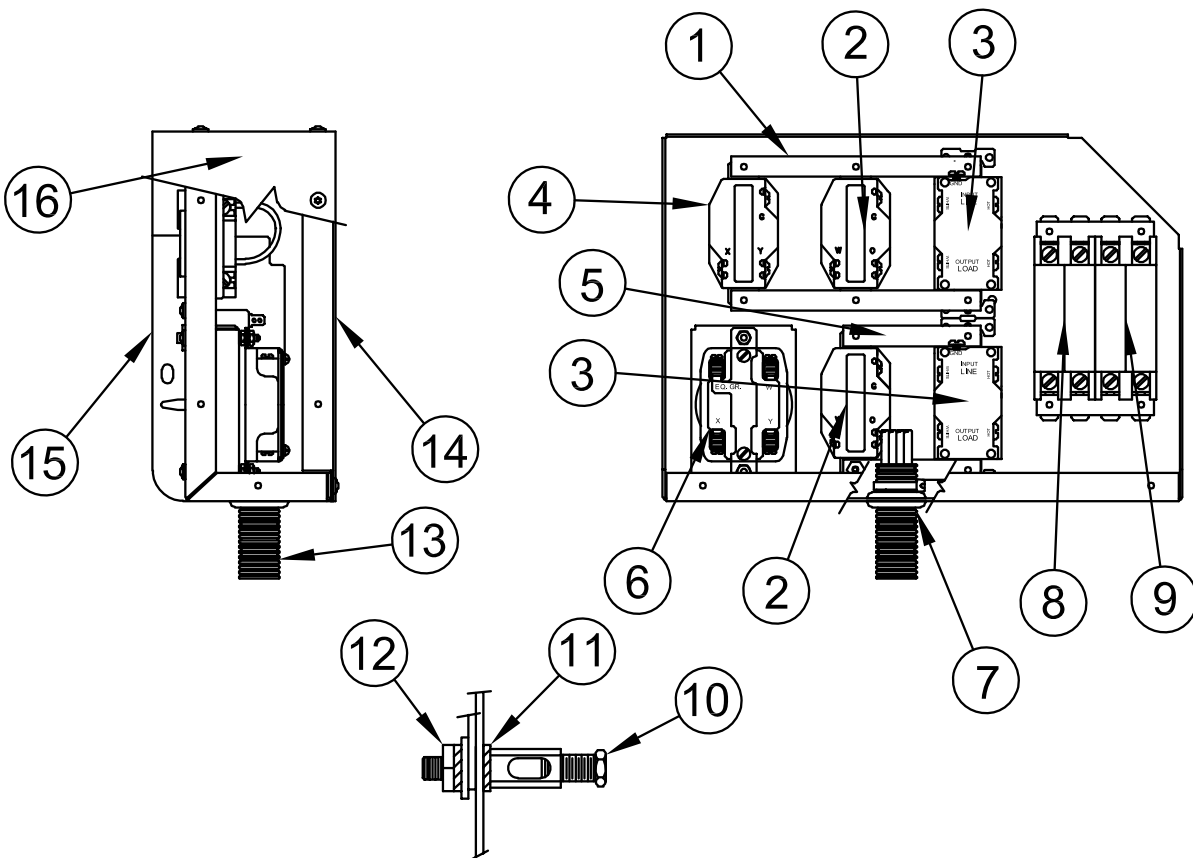

FUEL SYSTEM ASSEMBLY

REF #	PART NUMBER	QTY	DESCRIPTION
1	Reference	1*	Fuel Tank Cap
2	5205002S	1**	Oil Filter
3	2405010S	1**	Fuel Filter
4	40078-019	1	¼" I.D. Fuel Hose
5	91747-000	1	Hose Fuel Fitting

REF #	PART NUMBER	QTY	DESCRIPTION
6	63086-001	1	Fuel Tank Support Panel
7	63207-002	1	12 Gallon Fuel Tank
8	99346-000	4	Adhesive Backed Foam
9	9769-109	1	Lead Wire Assembly
*	Supplied with Tank		

RECEPTACLE BOX ASSEMBLY

REF #	PART NUMBER	QTY	DESCRIPTION
1	64045-006	2	Mounting Strap
2	56279-000	2	20A 120V Receptacle
3	15147-002	2	20A 120V GFCI Receptacle
4	56281-000	1	20A 240V Receptacle
5	64045-002	1	Mounting Strap
6	91889-000	1	50A 120/240V Receptacle
7	62486-000	1	Grommet
8	57030-001	1	20A Circuit Breaker
9	57030-000	1	50A Circuit Breaker
10	64833-000	1	Ground Lug
11	21975-000	2	Lock Washer
12	456-000	1	Hex Nut
13	62487-002	2 FT	Wire Loom
14	63035-002	1	Front Panel
15	63040-001	1	Rear Panel
16	63040-002	1	Cover Panel

GENERATOR ASSEMBLY

REF #	PART NUMBER	QTY	DESCRIPTION
1	55438-021	1	End Cover
2	15193-000	1	5/16-18 Hex Nut
3	23404-000	1	Fan
4	97288-001	1	Field Ring & Bracket Assy
5	59062-000	1	Bearing
6	63252-004	1	Armature Assembly
7	55493-001	1	Mounting Bracket
8	23197-032	1	5/16-18 X 14.75" Stud
9	24707-000	4	7/16-14 X 1 Cap Screw
10	51434-000	4	5/16-18 X 2.88" Stud
11	63938-001	1	Field Coil Right Side
12	63938-000	1	Field Coil Left Side
			Coils viewed from Bearing End
13	97627-001	1	Flat Washer
14	23558-000	1	Flat Washer
NI	43473-000	2	Pole Shoe Assembly
NI	Not Illustrated		

DOLLY KIT ASSEMBLY

REF #	PART NUMBER	QTY	DESCRIPTION
1	59777-002	10	Tubing Clamp
2	21159-000	2	Handle Grip
3	15956-000	2	Rubber Foot
4	43657-001	2	Tire and Hub
5	64327-000	2	Hubcap
6	1178-000	2	Washer
7	59778-000	2	.75 O.D. Tubing Clamp
8	64326-001	1	Axle