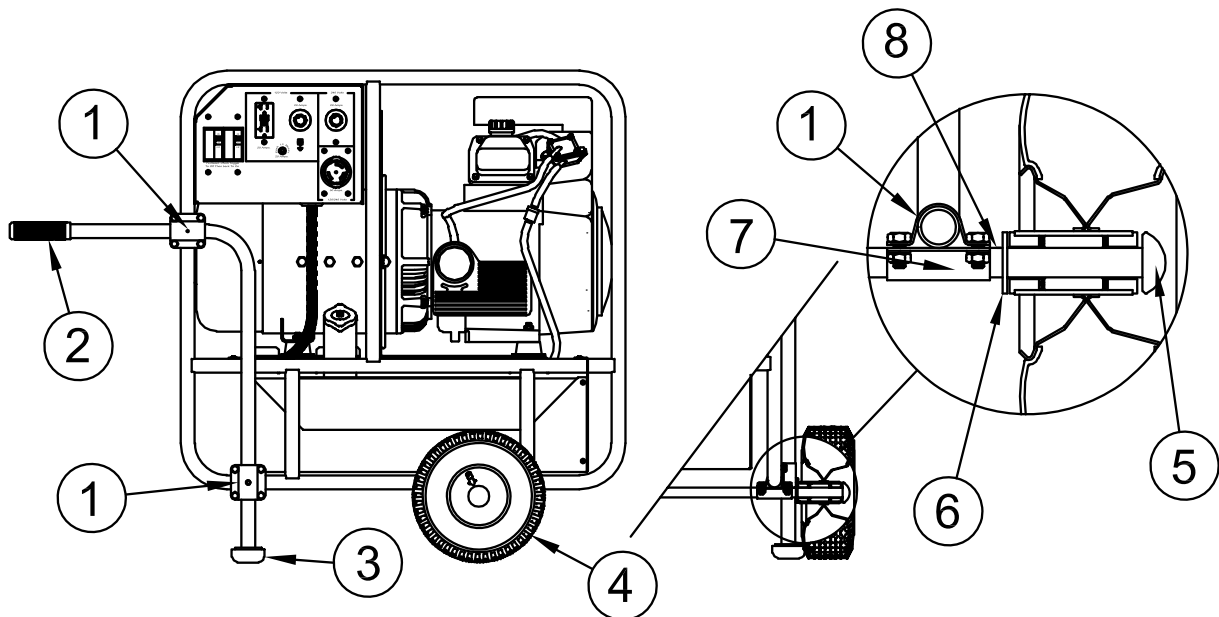

REF #	PART NUMBER	QTY	DESCRIPTION
1	24981-000	16	AC Brush
2	23500-002	16	Brush Holder
3	62486-000	1	Grommet
4	41221-000	3	Capacitor
NI	53976-000	1	Bridge Rectifier
NI	63940-000	1	Left Side Brush Rack Assy
NI	63940-001	1	Right Side Brush Rack Assy
NI	Not Illustrated		

DOLLY KIT ASSEMBLY

REF #	PART NUMBER	QTY	DESCRIPTION
1	59777-002	10	Tubing Clamp
2	21159-000	2	Handle Grip
3	15956-000	2	Rubber Foot
4	43657-001	2	Tire and Hub
5	64327-000	2	Hubcap
6	1178-000	2	Washer
7	59778-000	2	.75 O.D. Tubing Clamp
8	64326-001	1	Axle