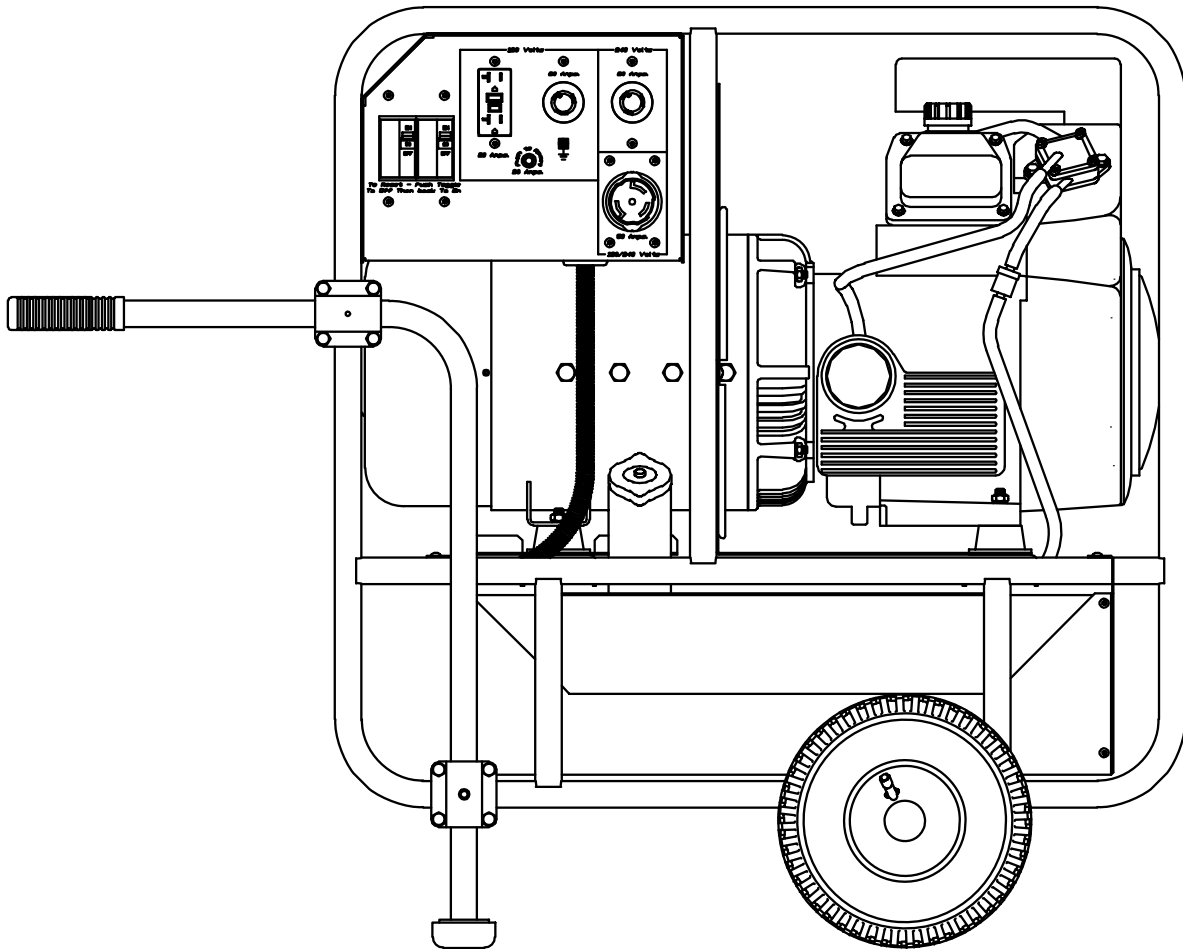

**ILLUSTRATED
PARTS LIST**

W15000KE/A

ENGINE & GENERATOR ASSEMBLY

REF #	PART NUMBER	QTY	DESCRIPTION
1	16039-000	1	Engine, Kohler, 25 h.p. Model CH25S
2	62939-001	1	Welded Cradle
3	63250-002	1	Upper Engine Air Baffle
4	15287-008	1	Air Seal
5	98355-001	1	Generator Mounting Channel
6	62825-007	1	Tubular Split Spacer
7	57580-000	1	½"-13 X 1.5" Bolt
8	636-000	1	½" Split Washer
9	63250-001	1	Lower Engine Baffle
10	91658-007	2	3/8"-16 X 2.5" Bolt
11	98806-000	8	2" O.D. Washer
12	3288-000	2	3/8"-16 X 3.5" Bolt
13	98807-000	4	Shock Mount
14	24-786-19	1*	Muffler Kit
NI	RC12YC	2	Champion Spark Plug

FUEL SYSTEM ASSEMBLY

REF #	PART NUMBER	QTY	DESCRIPTION
1	Reference	1*	Fuel Tank Cap
2	5205002S	1**	Oil Filter
3	2405010S	1**	Fuel Filter
4	40078-019	1	¼" I.D. Fuel Hose
5	91747-000	1	Hose Fuel Fitting

REF #	PART NUMBER	QTY	DESCRIPTION
6	63086-001	1	Fuel Tank Support Panel
7	63207-002	1	12 Gallon Fuel Tank
8	99346-000	4	Adhesive Backed Foam
9	9769-109	1	Lead Wire Assembly
*	Supplied with Tank		

DOLLY KIT ASSEMBLY

REF #	PART NUMBER	QTY	DESCRIPTION
1	59777-002	10	Tubing Clamp
2	21159-000	2	Handle Grip
3	15956-000	2	Rubber Foot
4	43657-001	2	Tire and Hub
5	64327-000	2	Hubcap
6	1178-000	2	Washer
7	59778-000	2	.75 O.D. Tubing Clamp
8	64326-001	1	Axle