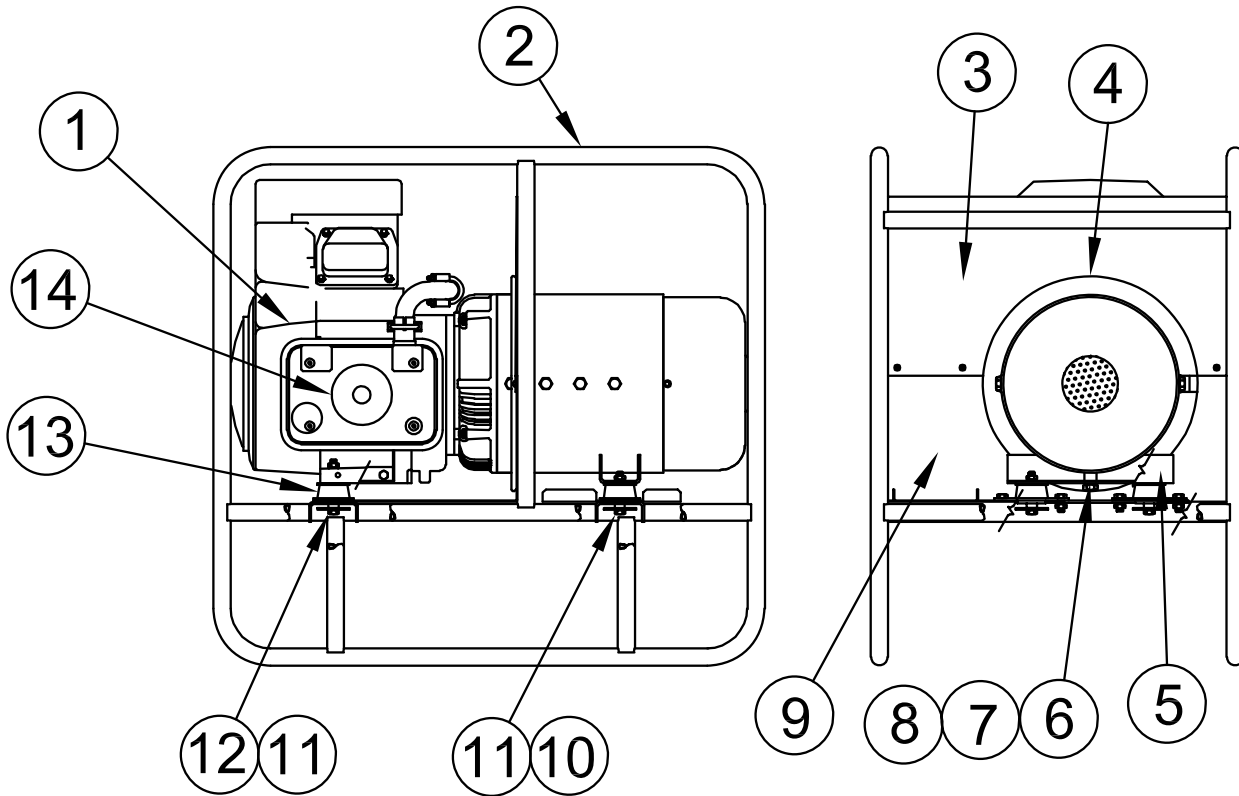

**ILLUSTRATED
PARTS LIST**

W15000KE/A

ENGINE & GENERATOR ASSEMBLY

REF #	PART NUMBER	QTY	DESCRIPTION
1	16039-000	1	Engine, Kohler, 25 h.p. Model CH25S
2	62939-001	1	Welded Cradle
3	63250-002	1	Upper Engine Air Baffle
4	15287-008	1	Air Seal
5	98355-001	1	Generator Mounting Channel
6	62825-007	1	Tubular Split Spacer
7	57580-000	1	½"-13 X 1.5" Bolt
8	636-000	1	½" Split Washer
9	63250-001	1	Lower Engine Baffle
10	91658-007	2	3/8"-16 X 2.5" Bolt
11	98806-000	8	2" O.D. Washer
12	3288-000	2	3/8"-16 X 3.5" Bolt
13	98807-000	4	Shock Mount
14	24-786-19	1*	Muffler Kit
NI	RC12YC	2	Champion Spark Plug

FUEL SYSTEM ASSEMBLY

REF #	PART NUMBER	QTY	DESCRIPTION
1	Reference	1*	Fuel Tank Cap
2	5205002S	1**	Oil Filter
3	2405010S	1**	Fuel Filter
4	40078-019	1	¼" I.D. Fuel Hose
5	91747-000	1	Hose Fuel Fitting

REF #	PART NUMBER	QTY	DESCRIPTION
6	63086-001	1	Fuel Tank Support Panel
7	63207-002	1	12 Gallon Fuel Tank
8	99346-000	4	Adhesive Backed Foam
9	9769-109	1	Lead Wire Assembly
*	Supplied with Tank		

RECEPTACLE BOX ASSEMBLY

REF #	PART NUMBER	QTY	DESCRIPTION
1	64045-006	2	Mounting Strap
2	56279-000	2	20A 120V Receptacle
3	15147-002	2	20A 120V GFCI Receptacle
4	56281-000	1	20A 240V Receptacle
5	64045-002	1	Mounting Strap
6	91889-000	1	50A 120/240V Receptacle
7	62486-000	1	Grommet
8	57030-001	1	20A Circuit Breaker
9	57030-000	1	50A Circuit Breaker
10	64833-000	1	Ground Lug
11	21975-000	2	Lock Washer
12	456-000	1	Hex Nut
13	62487-002	2 FT	Wire Loom
14	63035-002	1	Front Panel
15	63040-001	1	Rear Panel
16	63040-002	1	Cover Panel

DOLLY KIT ASSEMBLY

REF #	PART NUMBER	QTY	DESCRIPTION
1	59777-002	10	Tubing Clamp
2	21159-000	2	Handle Grip
3	15956-000	2	Rubber Foot
4	43657-001	2	Tire and Hub
5	64327-000	2	Hubcap
6	1178-000	2	Washer
7	59778-000	2	.75 O.D. Tubing Clamp
8	64326-001	1	Axle