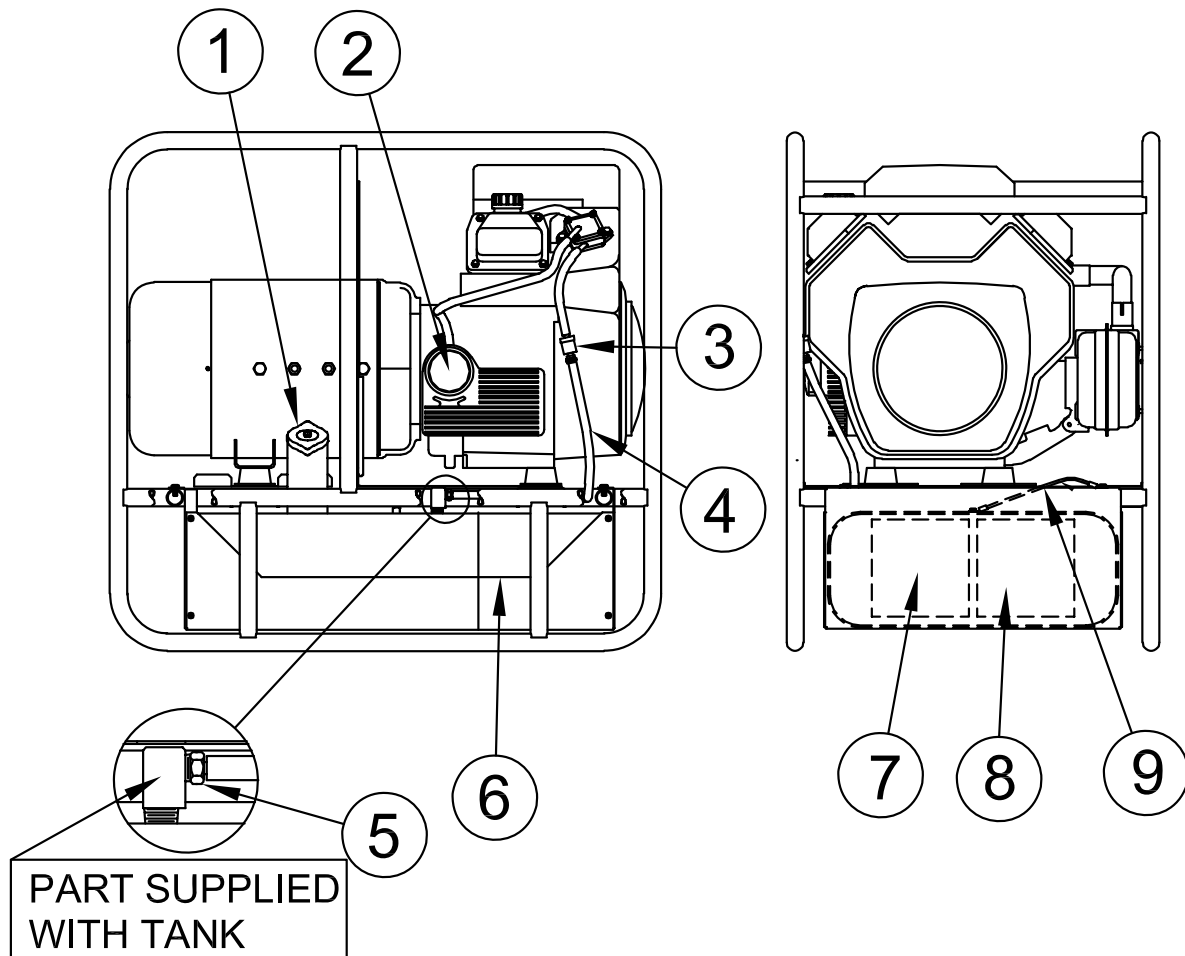

**ILLUSTRATED
PARTS LIST**

W15000KE/A

ENGINE & GENERATOR ASSEMBLY

REF #	PART NUMBER	QTY	DESCRIPTION
1	16039-000	1	Engine, Kohler, 25 h.p. Model CH25S
2	62939-001	1	Welded Cradle
3	63250-002	1	Upper Engine Air Baffle
4	15287-008	1	Air Seal
5	98355-001	1	Generator Mounting Channel
6	62825-007	1	Tubular Split Spacer
7	57580-000	1	½"-13 X 1.5" Bolt
8	636-000	1	½" Split Washer
9	63250-001	1	Lower Engine Baffle
10	91658-007	2	3/8"-16 X 2.5" Bolt
11	98806-000	8	2" O.D. Washer
12	3288-000	2	3/8"-16 X 3.5" Bolt
13	98807-000	4	Shock Mount
14	24-786-19	1*	Muffler Kit
NI	RC12YC	2	Champion Spark Plug

FUEL SYSTEM ASSEMBLY

REF #	PART NUMBER	QTY	DESCRIPTION
1	Reference	1*	Fuel Tank Cap
2	5205002S	1**	Oil Filter
3	2405010S	1**	Fuel Filter
4	40078-019	1	¼" I.D. Fuel Hose
5	91747-000	1	Hose Fuel Fitting

REF #	PART NUMBER	QTY	DESCRIPTION
6	63086-001	1	Fuel Tank Support Panel
7	63207-002	1	12 Gallon Fuel Tank
8	99346-000	4	Adhesive Backed Foam
9	9769-109	1	Lead Wire Assembly
*	Supplied with Tank		

RECEPTACLE BOX ASSEMBLY

REF #	PART NUMBER	QTY	DESCRIPTION
1	64045-006	2	Mounting Strap
2	56279-000	2	20A 120V Receptacle
3	15147-002	2	20A 120V GFCI Receptacle
4	56281-000	1	20A 240V Receptacle
5	64045-002	1	Mounting Strap
6	91889-000	1	50A 120/240V Receptacle
7	62486-000	1	Grommet
8	57030-001	1	20A Circuit Breaker
9	57030-000	1	50A Circuit Breaker
10	64833-000	1	Ground Lug
11	21975-000	2	Lock Washer
12	456-000	1	Hex Nut
13	62487-002	2 FT	Wire Loom
14	63035-002	1	Front Panel
15	63040-001	1	Rear Panel
16	63040-002	1	Cover Panel

DOLLY KIT ASSEMBLY

REF #	PART NUMBER	QTY	DESCRIPTION
1	59777-002	10	Tubing Clamp
2	21159-000	2	Handle Grip
3	15956-000	2	Rubber Foot
4	43657-001	2	Tire and Hub
5	64327-000	2	Hubcap
6	1178-000	2	Washer
7	59778-000	2	.75 O.D. Tubing Clamp
8	64326-001	1	Axle