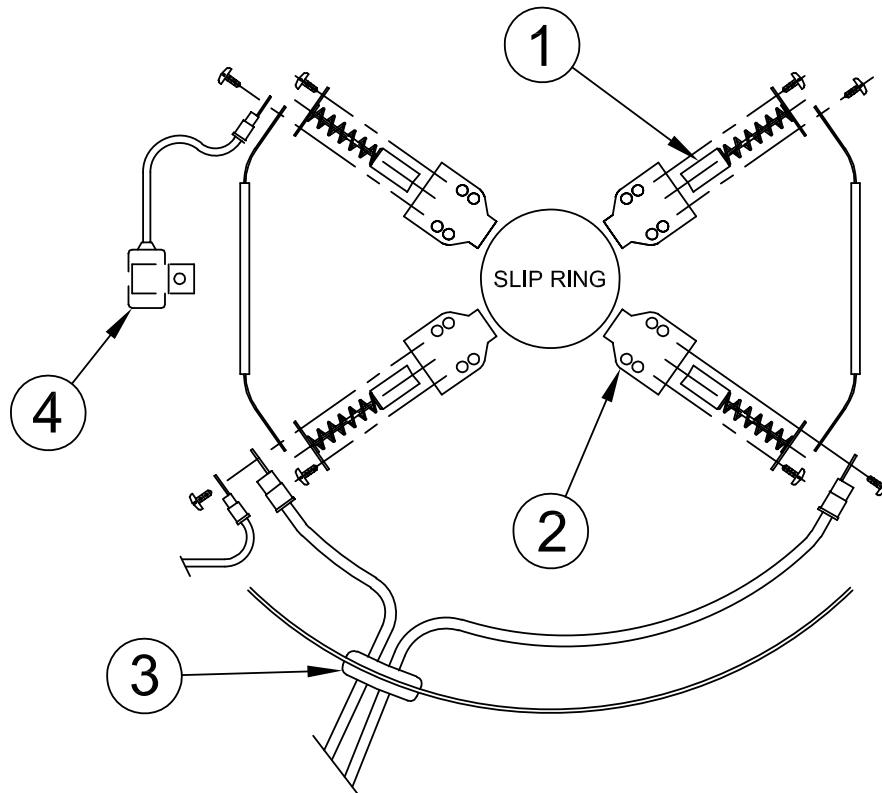

REF #	PART NUMBER	QTY	DESCRIPTION
1	55438-021	1	End Cover
2	15193-000	1	5/16-18 Hex Nut
3	23404-000	1	Fan
4	97288-001	1	Field Ring & Bracket Assy
5	59062-000	1	Bearing
6	63252-004	1	Armature Assembly
7	55493-001	1	Mounting Bracket
8	23197-032	1	5/16-18 X 14.75" Stud
9	24707-000	4	7/16-14 X 1 Cap Screw
10	51434-000	4	5/16-18 X 2.88" Stud
11	63938-001	1	Field Coil Right Side
12	63938-000	1	Field Coil Left Side
			Coils viewed from Bearing End
13	97627-001	1	Flat Washer
14	23558-000	1	Flat Washer
NI	43473-000	2	Pole Shoe Assembly
NI	Not Illustrated		

BRUSH ASSEMBLY